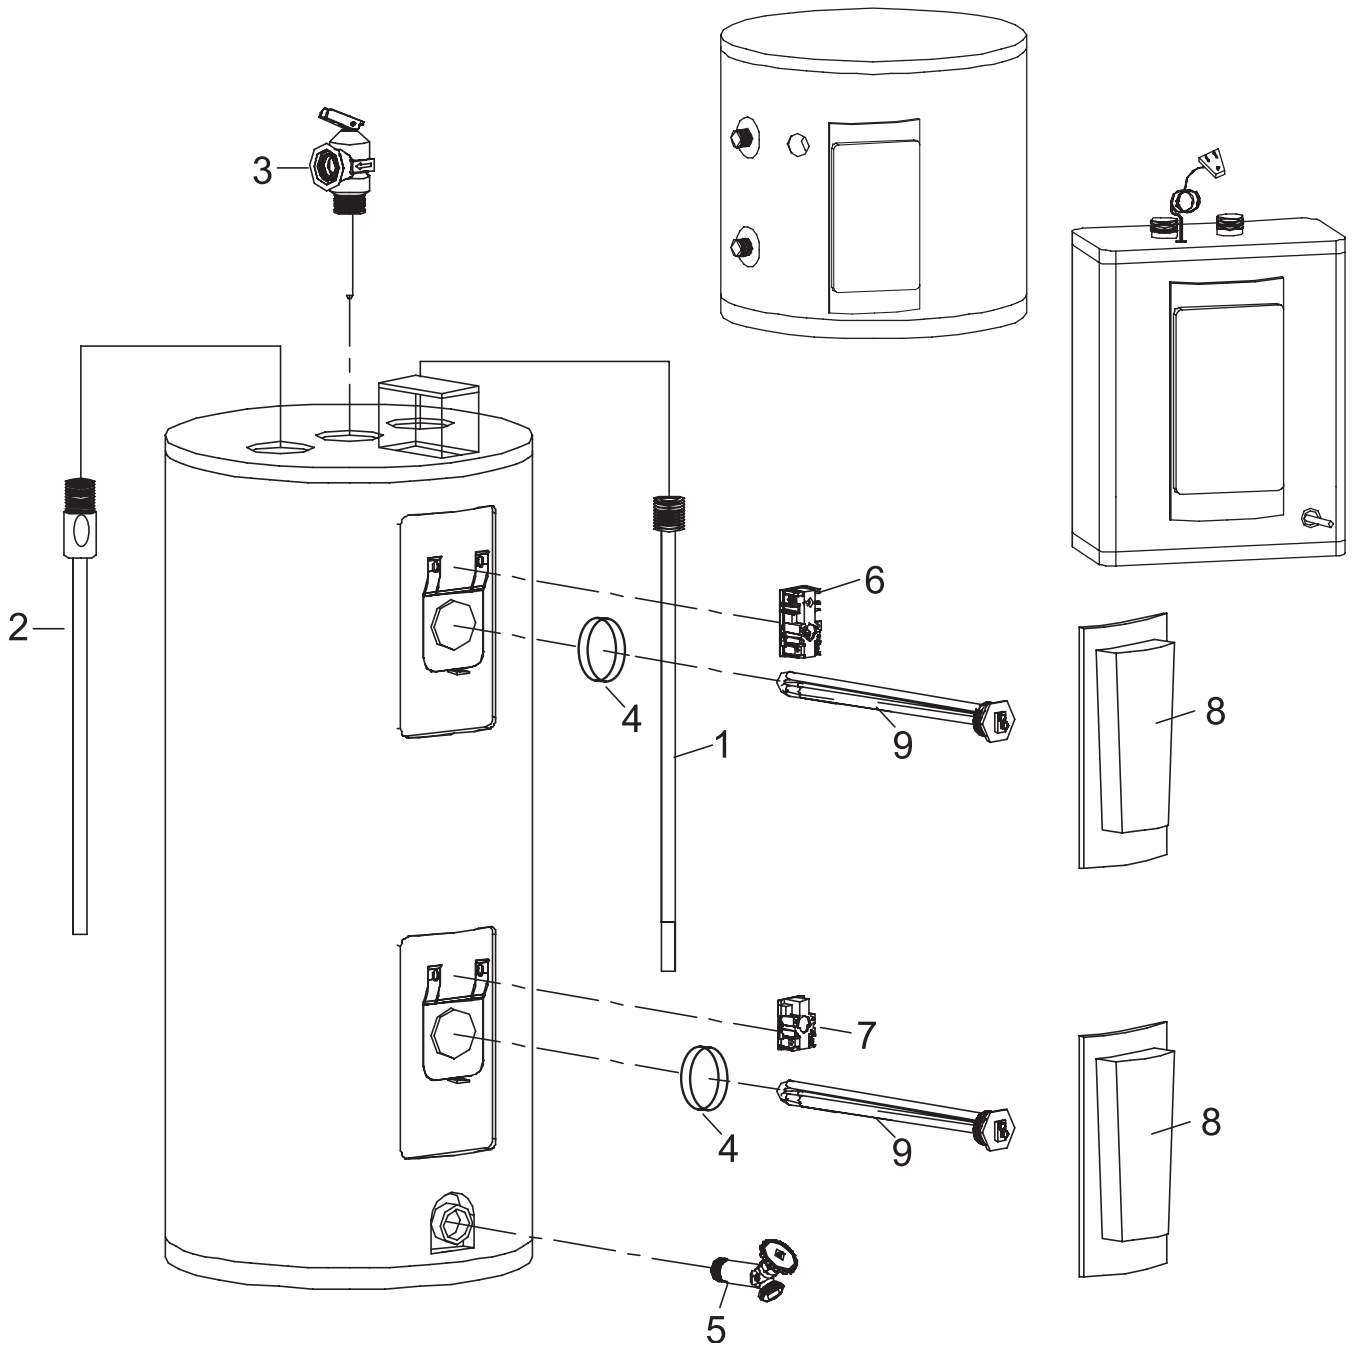

PARTS & SERVICE DEPARTMENT
 Nashville, Tennessee
 615-889-8900 • Fax: 615-547-1000
 www.Lochinvar.com

Replacement Parts List

Electric Water Heater
Models:
LT-LS-LC-ET-ES-EC-MT-JR

ITEM	DESCRIPTION	MODEL NUMBERS / PART NUMBERS
All Residential Electric Models		
1	Dip Tube	WTR1018
2	Anode, Magnesium 3/4" dia.	WTR1019
2	Anode, Aluminum 3/4" dia.	WTR1040
3	T&P Relief Valve	RLV1001
4	Gasket Element	GKT2513
5	Brass Drain Valve	DRV2508
6	Thermostat Upper All 2&3 wire interlocking	TST1119
7	Thermostat Lower	TST1120
7	Thermostat Lower All 3 wire & single element	TST1122
8	Access Cover	JKT1201

ITEM ELEMENTS : COPPER- SHEATH, TIN COATED, SCREW TYPE*

*OLDER UNITS MAY HAVE FOUR BOLT FLANGE ELEMENTS. PLEASE CONSULT FACTORY FOR PART NUMBER

** MT MODELS, 6 3/4 IN LENGTH

	WATTAGE	120v	208v	240v	480v
9	1500	ELE1404**	-	-	-
9	1500	ELE1420	ELE1423	ELE1421	-
9	2000	ELE1422	-	ELE1423	ELE1424
9	2500	ELE1425	ELE1430	ELE1426	ELE1427
9	3000	-	ELE1405	ELE1428	ELE1429
9	3500	-	-	ELE1430	ELE1431
9	4000	-	-	ELE1405	ELE1406
9	4500	-	ELE1414	ELE1408	ELE1409
9	5000	-	ELE1410	ELE1411	ELE1412
9	6000	-	ELE1413	ELE1414	ELE1415